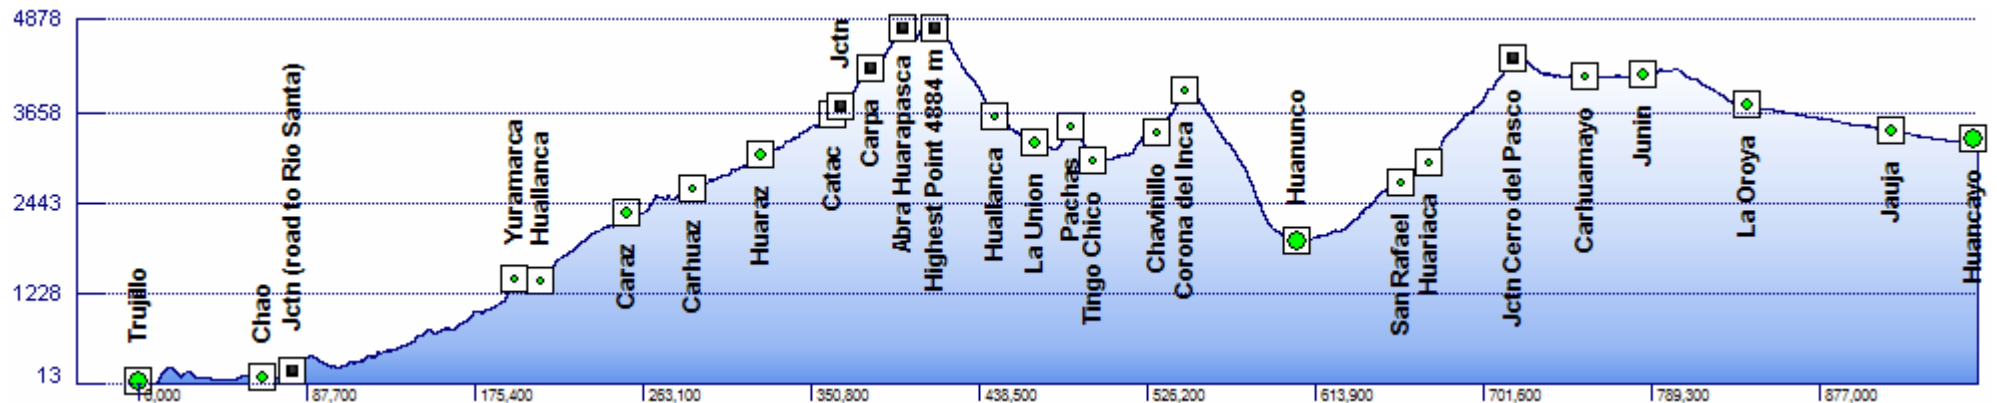

Elevation Profile - Peru - Trujillo to Huancayo

Route: Trujillo - Yuramarca - Huallanca - Caraz - Huaraz - Carpa - Huallanca - La Union - Tingo Chico - Corona del Inca - Huanunco - Cerro del Pasco - Junin - La Oroya - Huancayo

Statistics: Length: 963 km, av. ascent: 1185 m / 100 km

Comments: Very bad road quality at the time between Corona del Inca and Huanunco

Elevation Profile - Peru - Trujillo to Huancayo

Elevation Profile - Peru - Trujillo to Huancayo

Elevation Profile - Peru - Trujillo to Huancayo

Elevation Profile - Peru - Trujillo to Huancayo