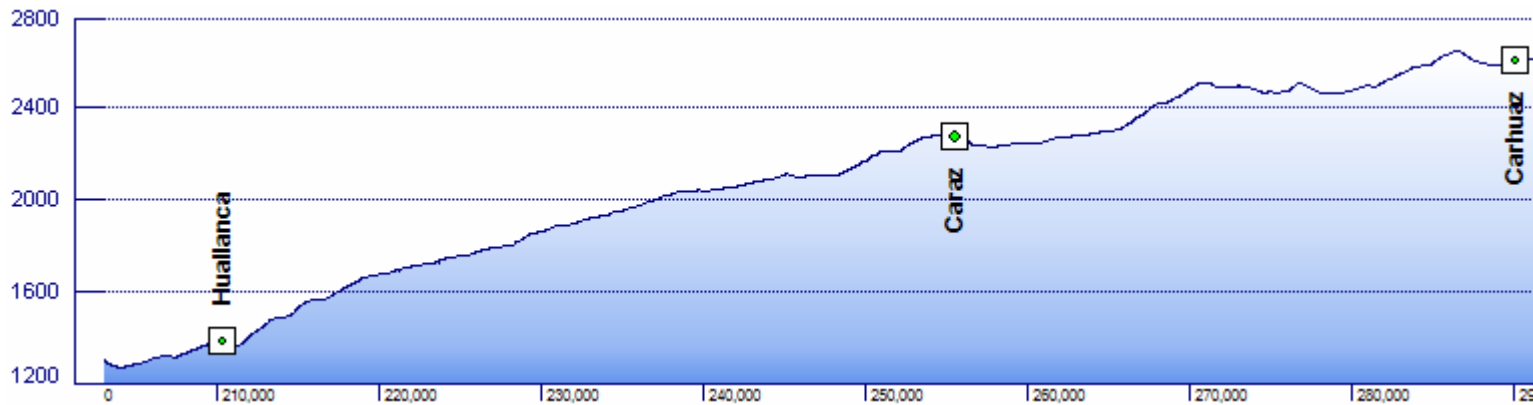

Elevation Profile - Peru - Trujillo to Huancayo

Route: Trujillo - Yuramarca - Huallanca - Caraz - Huaraz - Carpa - Huallanca - La Union - Tingo Chico - Corona del Inca - Huanunco - Cerro del Pasco - Junin - La Oroya - Huancayo

Statistics: Length: 963 km, av. ascent: 1185 m / 100 km

Comments: Very bad road quality at the time between Corona del Inca and Huanunco

Elevation Profile - Peru - Trujillo to Huancayo

Elevation Profile - Peru - Trujillo to Huancayo