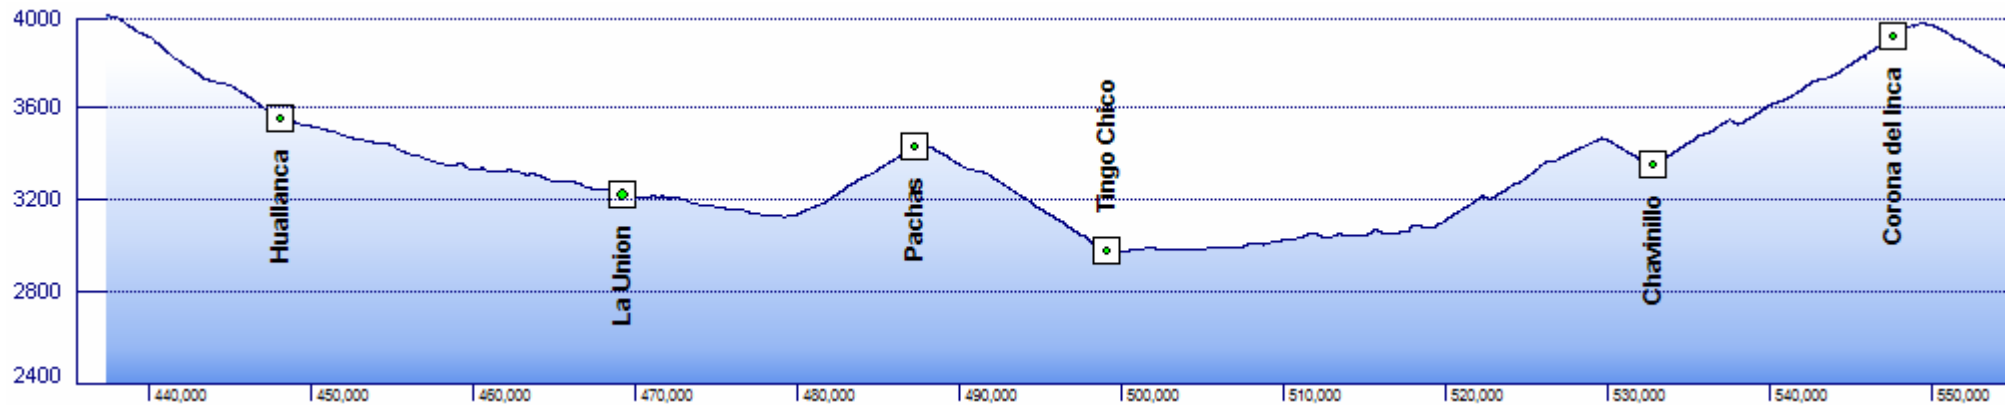

Statistics: Length: 963 km, av. ascent: 1185 m / 100 km

Comments: Very bad road quality at the time between Corona del Inca and Huanunco

Elevation Profile - Peru - Trujillo to Huancayo

Elevation Profile - Peru - Trujillo to Huancayo

Elevation Profile - Peru - Trujillo to Huancayo

Elevation Profile - Peru - Trujillo to Huancayo