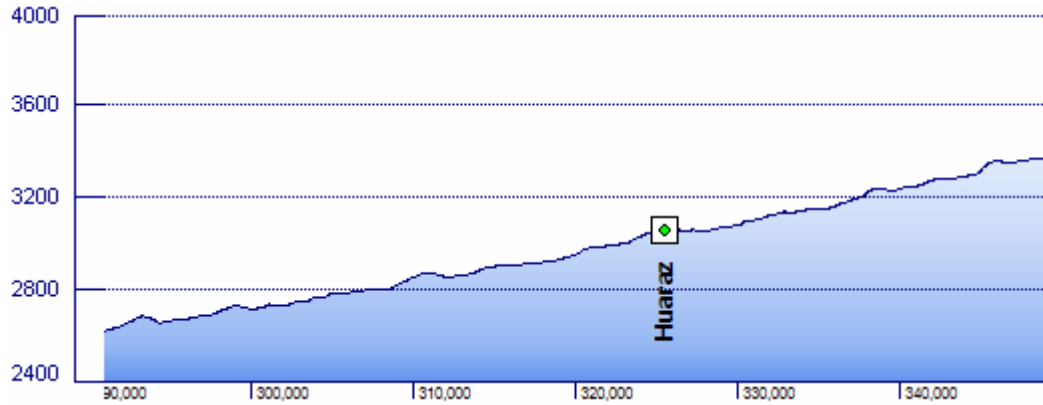

Statistics: Length: 963 km, av. ascent: 1185 m / 100 km

Comments: Very bad road quality at the time between Corona del Inca and Huanunco

Elevation Profile - Peru - Trujillo to Huancayo

Elevation Profile - Peru - Trujillo to Huancayo