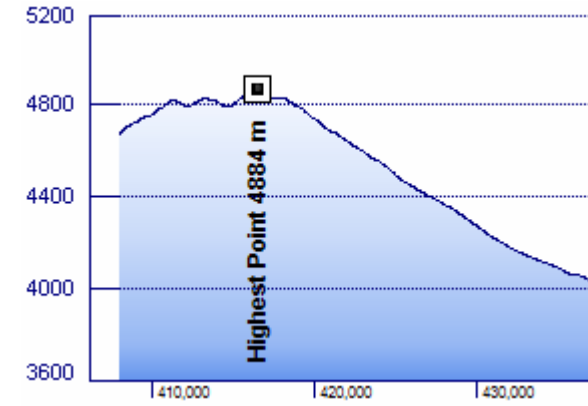

Statistics: Length: 963 km, av. ascent: 1185 m / 100 km

Comments: Very bad road quality at the time between Corona del Inca and Huanunco

Elevation Profile - Peru - Trujillo to Huancayo

Elevation Profile - Peru - Trujillo to Huancayo

Elevation Profile - Peru - Trujillo to Huancayo

Elevation Profile - Peru - Trujillo to Huancayo