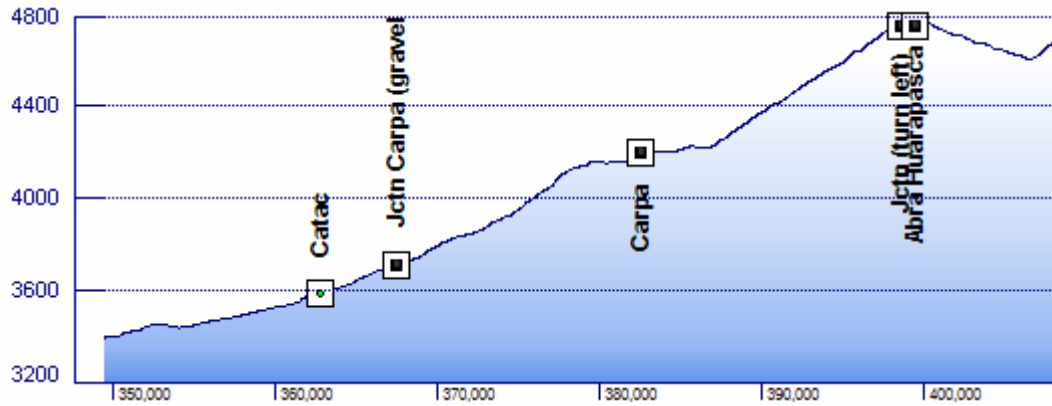

Statistics: Length: 963 km, av. ascent: 1185 m / 100 km

Comments: Very bad road quality at the time between Corona del Inca and Huanunco

Elevation Profile - Peru - Trujillo to Huancayo

Elevation Profile - Peru - Trujillo to Huancayo