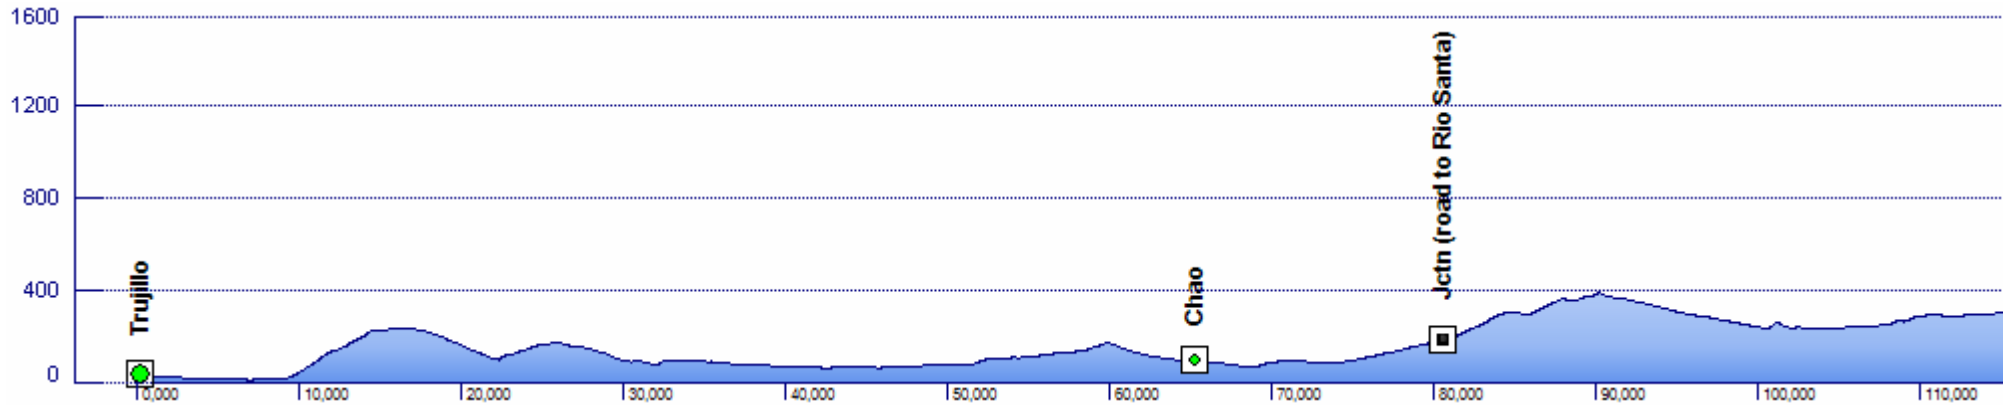

Elevation Profile - Peru - Trujillo to Huancayo

Route: Trujillo - Yuramarca - Huallanca - Caraz - Huaraz - Carpa - Huallanca - La Union - Tingo Chico - Corona del Inca - Huanunco - Cerro del Pasco - Junin - La Oroya - Huancayo

Statistics: Length: 963 km, av. ascent: 1185 m / 100 km

Comments: Very bad road quality at the time between Corona del Inca and Huanunco

Elevation Profile - Peru - Trujillo to Huancayo

Elevation Profile - Peru - Trujillo to Huancayo