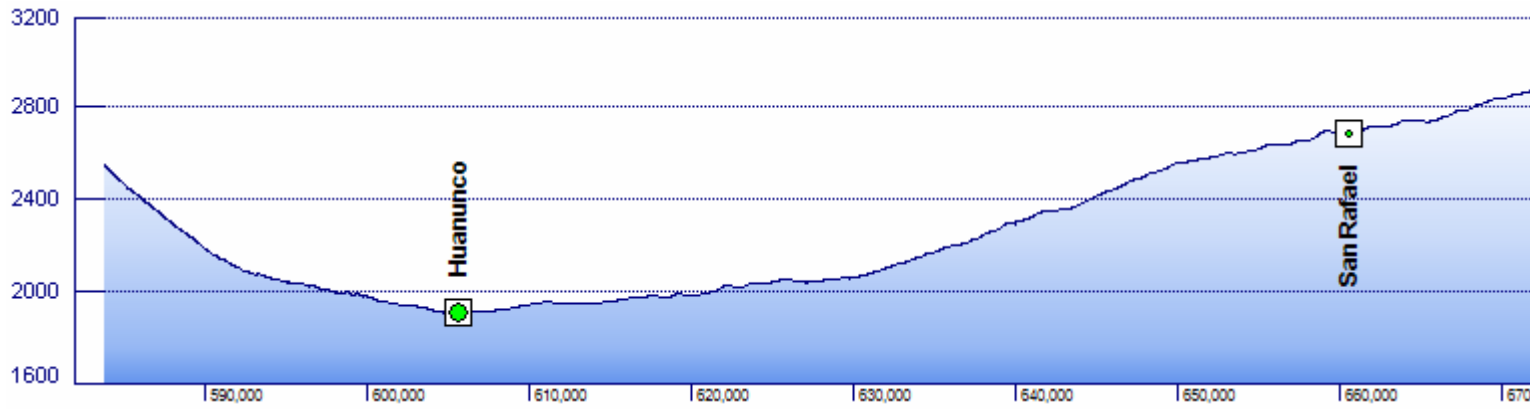

Elevation Profile - Peru - Trujillo to Huancayo