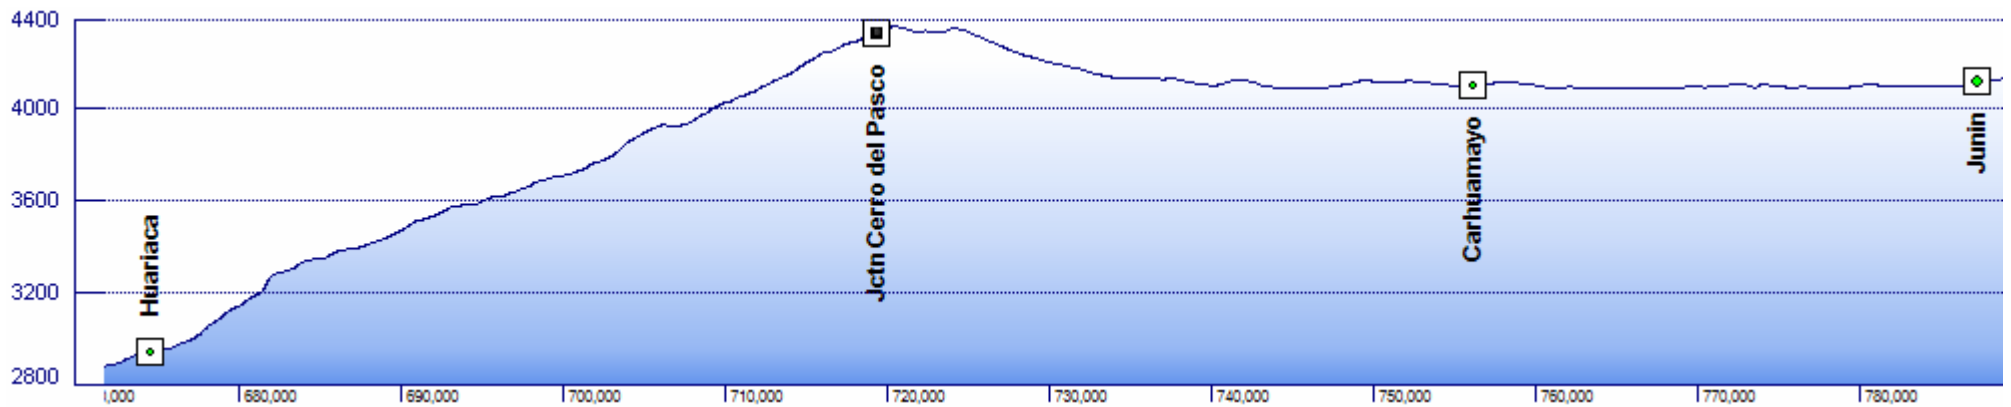

Statistics: Length: 963 km, av. ascent: 1185 m / 100 km

Comments: Very bad road quality at the time between Corona del Inca and Huanunco

Elevation Profile - Peru - Trujillo to Huancayo

Elevation Profile - Peru - Trujillo to Huancayo

Elevation Profile - Peru - Trujillo to Huancayo

Elevation Profile - Peru - Trujillo to Huancayo