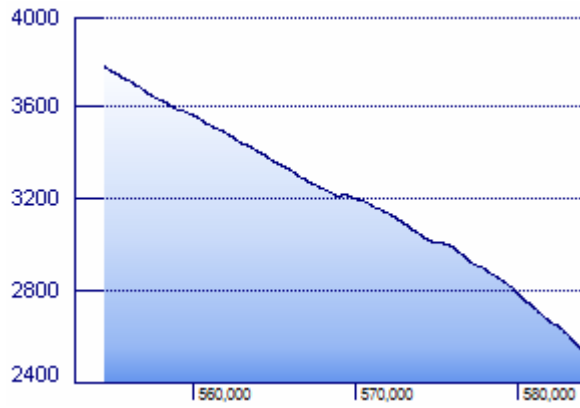

Elevation Profile - Peru - Trujillo to Huancayo