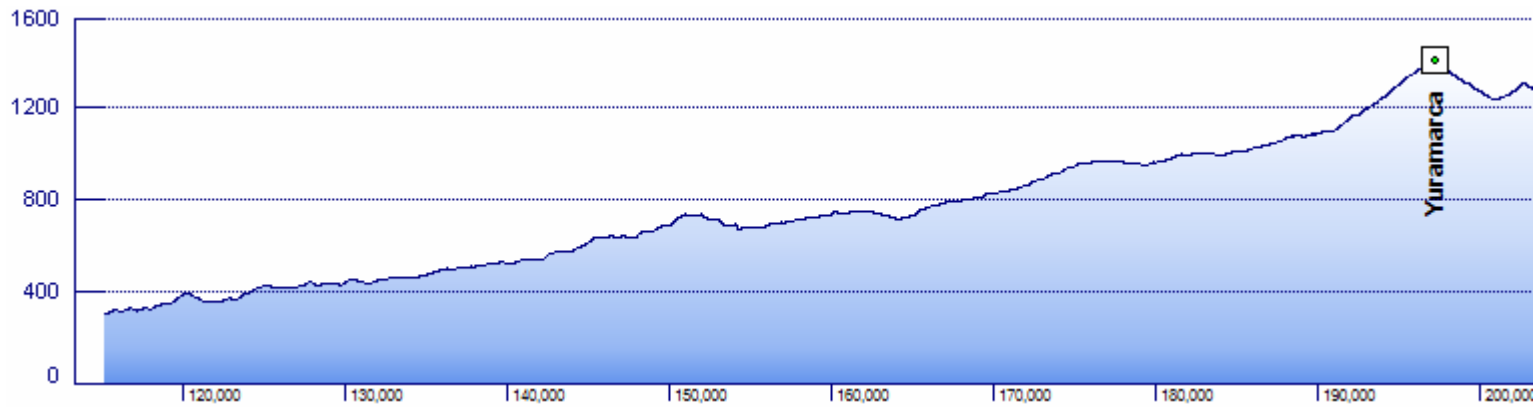

Elevation Profile - Peru - Trujillo to Huancayo

Route: Trujillo - Yuramarca - Huallanca - Caraz - Huaraz - Carpa - Huallanca - La Union - Tingo Chico - Corona del Inca - Huanunco - Cerro del Pasco - Junin - La Oroya - Huancayo

Statistics: Length: 963 km, av. ascent: 1185 m / 100 km

Comments: Very bad road quality at the time between Corona del Inca and Huanunco

Elevation Profile - Peru - Trujillo to Huancayo

Elevation Profile - Peru - Trujillo to Huancayo